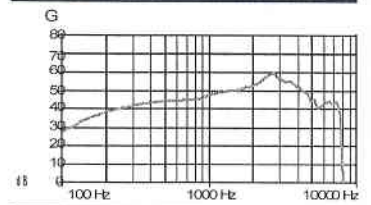

IEC 60118-0²⁾