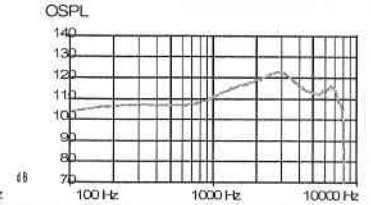

IEC 60118-0²⁾