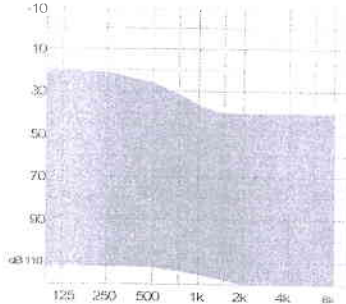

HP 4 G3

ÜRÜN ÖZELLİKLERİ

675 numara pille çalışan, dijital programlanabilir kulak arkası işleme cihazı. kapalı uygulama imkanı

TEMEL ÖZELLİKLER

Değiştirilebilir boynuz
Pil kapağında açma kapama
Hareketli buton ile program değiştirme, cihazı açma kapama yada sesi açma kısma işlemleri yapılabilir.
Pil zayıfladığında, program değiştirme yada ses açma kısma uyarı sinyali (aktif/pasif)
Telefon bobini, Automatic özelliği ile geç açılma (aktif/pasif)
Otomatik veya manuel ses kontrol sistemi

OPSİYONLAR

Uzaktan Kumanda Smart Key
Smart Remote App
Küçük boynuz
Audio pabucu (FM sistem uyumlu)

PROGRAM KABLOLARI VE ADAPTÖRLER

Cable for HiPro interface, right	Art. No. 029 44 986
Cable for HiPro interface, left	Art. No. 029 44 994
Cable for Noah-Link interface, right	Art. No. 106 02 843
Cable for Noah-Link interface, left	Art. No. 106 02 842
Programming adapter 675	Art. Nr. 109 39 489

KABİN RENKLERİ

Bej Gri Koyu kahve

UYGULAMA ALANI

P = Patent
www.audioservice.com

Mecidiyeköy
Tercüme
REKLAM, YAYINCILIK ve TİCARET LTD. ŞTİ.
Büyükdere Cad. No.60, D:4 34394 Mecidiyeköy, Şişli/İSTANBUL
Tic. Sic. No: 276652/4, 9921756/006
Ticaret Sicil : 5480057 Mecidiyeköy V.D. : 613 053 7440

TEKNİK ÖZELLİKLER

16 sinyal işleme kanalı/20 toplam bant sayısı
8 frekans kanalı
8 AGC kanalı / 8 MPO kanalı
4 işleme programı
Veri depolama

SİNYAL İŞLEMCİSİ

Anti-Feedback sistem
Gürültü yönetimi
Adaptif gürültü kesme(on/off)
Wener filter (on/off)
AudioTronic çoklu mikrofon sistemi (çift mikrofon)
Directional static
Automatic
Frekans ve dinamik konseptler
TRC S
Selective frequency compression

OTOMATİK FONKSİYONLAR

Acclimatic

AKSESUARLAR

Sağ ve sol kulagı ayırıcı işaretler

STANDART ÖZELLİKLER

GC (Kazanç Kontrol)
TC (Ses Tını Kontrol)
AGC (Otomatik Kazanç Kontrol)
MPO (Alçak frekans maksimum çıkış gücü)